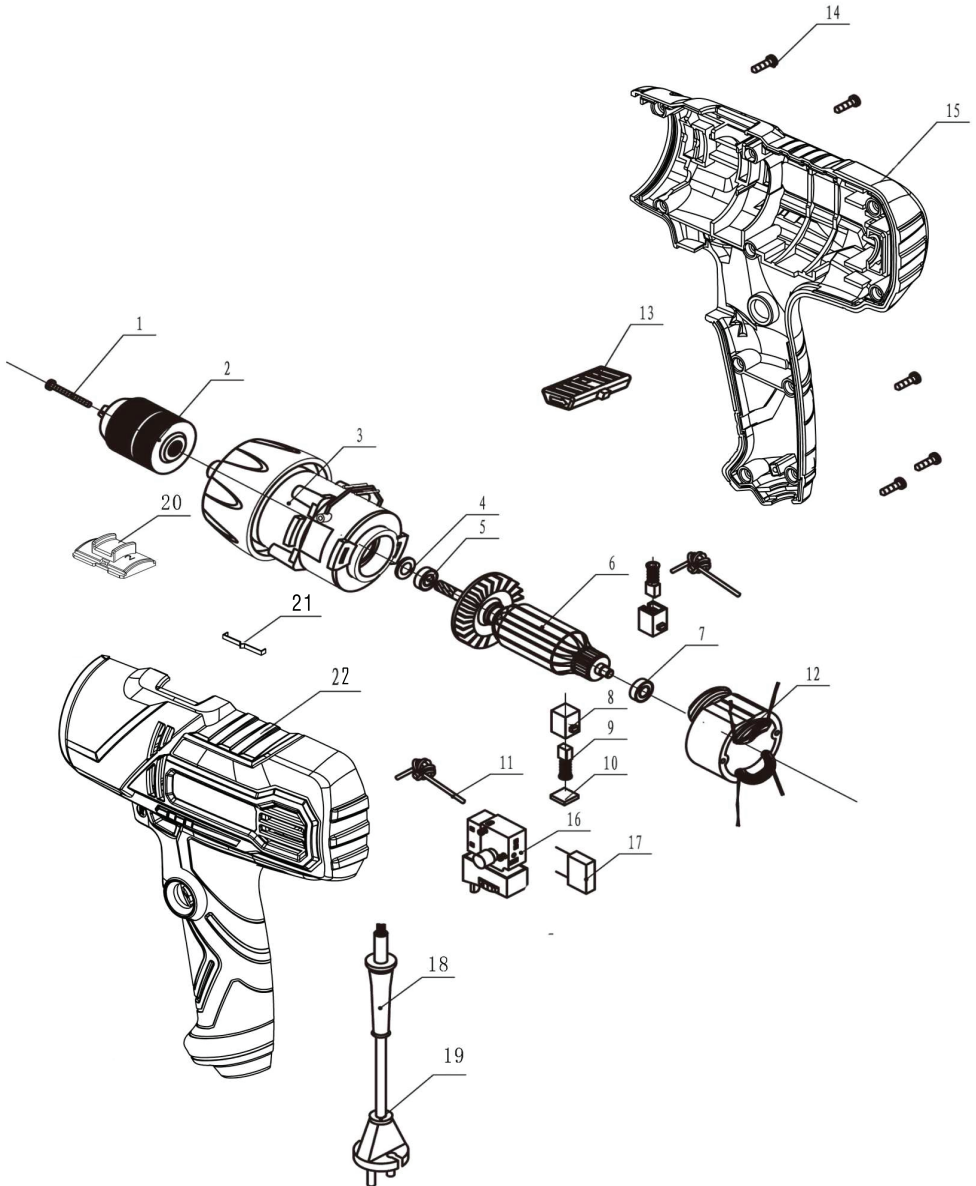

**RDP-CDD06 Exploded view**

## RDP-CDD06 Spare Parts List

22	left housing	1
21	retaining spring	1
20	Shift push block	1
19	cable and plug	1
18	Cable sheath	1
17	Capacitance	1
16	switch	1
15	right housing	1
14	self-tapping screw ST3*14	10
13	Reversible switch	2
12	stator	1
11	inductance	2
10	Carbon brush cover	2
9	carbon brush	2
8	carbon brush holder	2
7	bearing 626	1
6	rotor	1
5	bearing 608	1
4	Oil seal gasket	1
3	gear box	1
2	Drill chuck 10mm	1
1	Allen screw M5*18	1